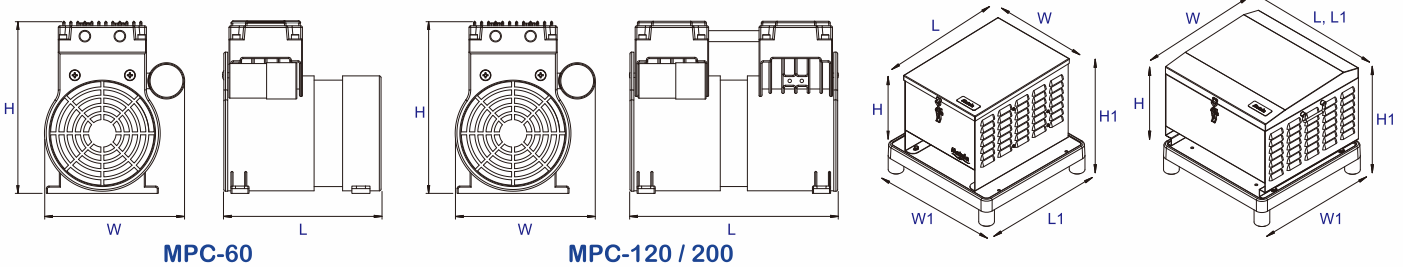

Dimensions: