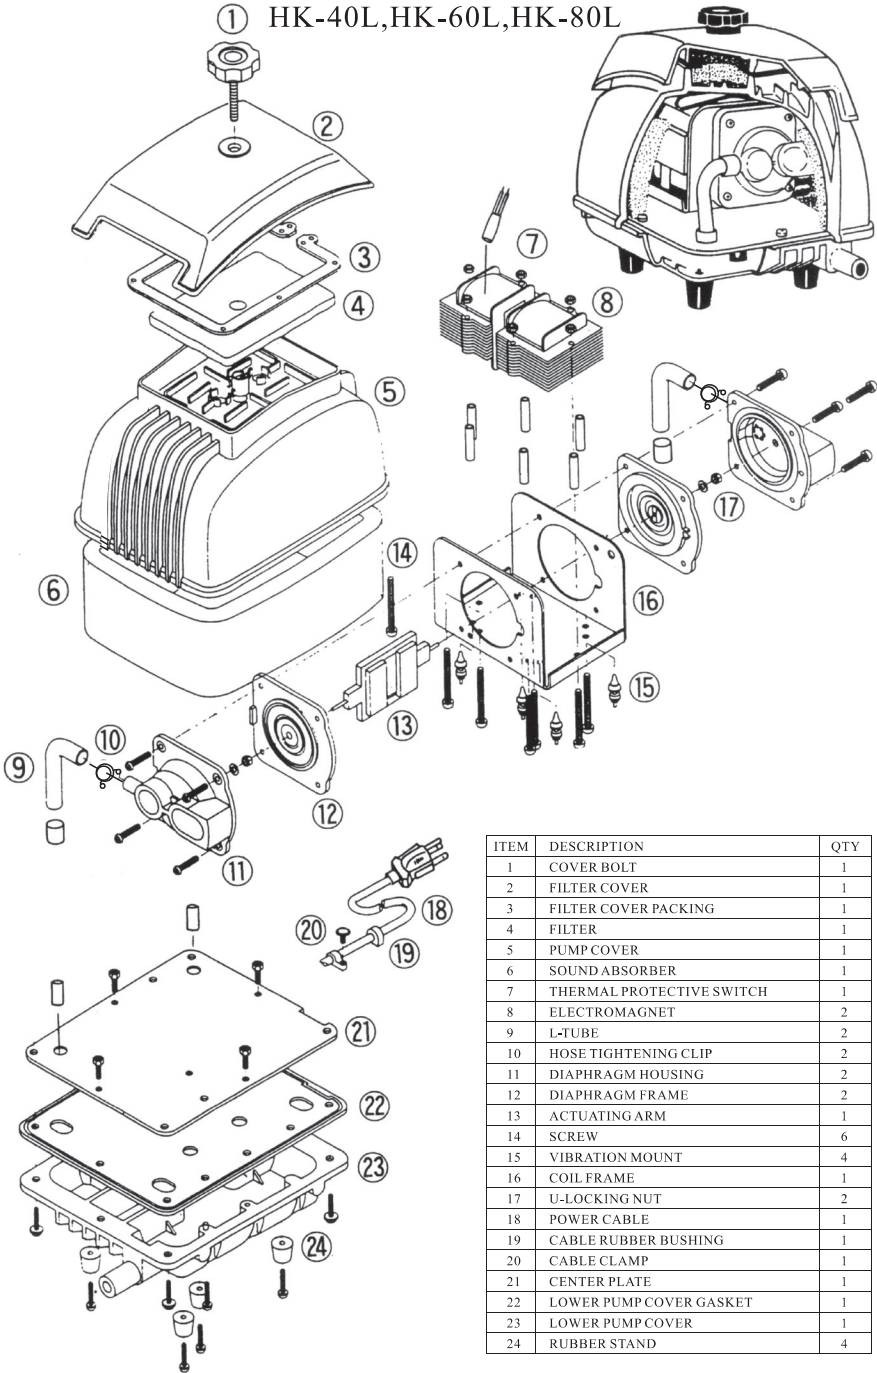

# Construction

① HK-40L, HK-60L, HK-80L

ITEM	DESCRIPTION	QTY
1	COVER BOLT	1
2	FILTER COVER	1
3	FILTER COVER PACKING	1
4	FILTER	1
5	PUMP COVER	1
6	SOUND ABSORBER	1
7	THERMAL PROTECTIVE SWITCH	1
8	ELECTROMAGNET	2
9	L-TUBE	2
10	HOSE TIGHTENING CLIP	2
11	DIAPHRAGM HOUSING	2
12	DIAPHRAGM FRAME	2
13	ACTUATING ARM	1
14	SCREW	6
15	VIBRATION MOUNT	4
16	COIL FRAME	1
17	U-LOCKING NUT	2
18	POWER CABLE	1
19	CABLE RUBBER BUSHING	1
20	CABLE CLAMP	1
21	CENTER PLATE	1
22	LOWER PUMP COVER GASKET	1
23	LOWER PUMP COVER	1
24	RUBBER STAND	4